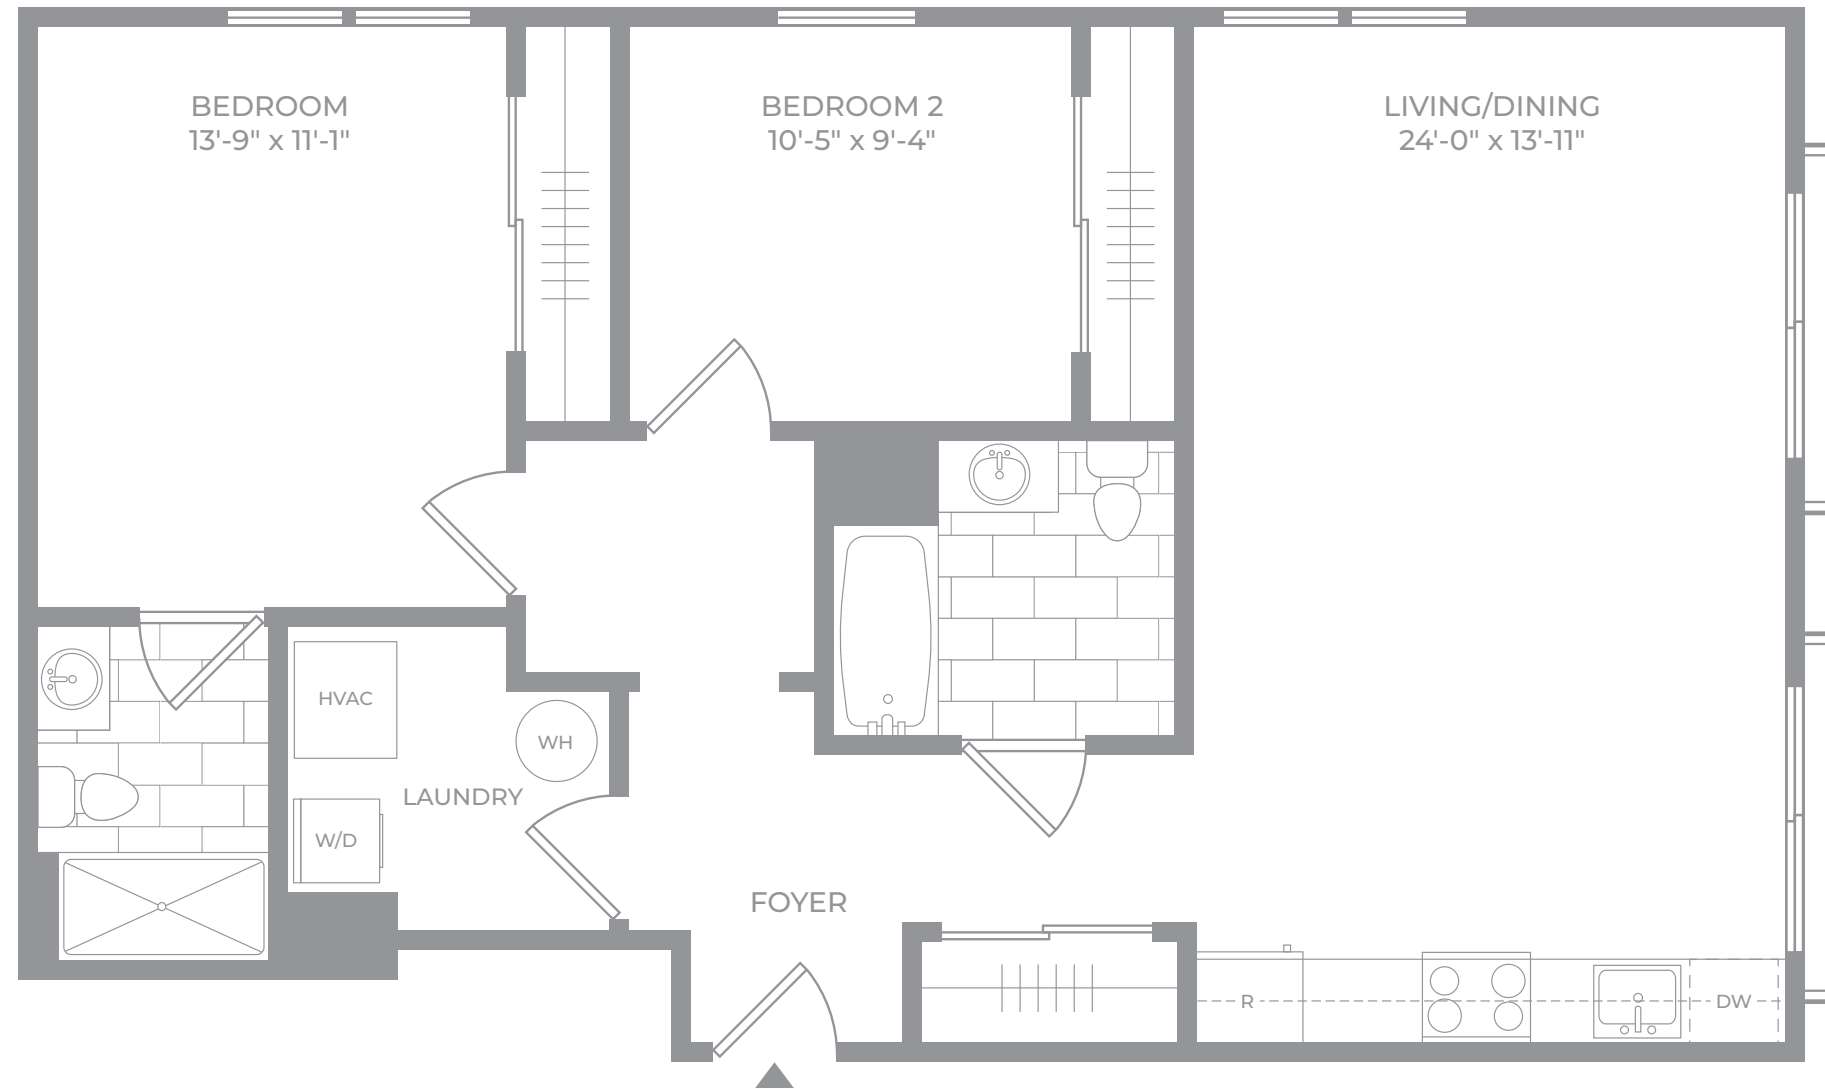

RESIDENCES: 201, 301, 401

FLOORS: 2-4

2 BEDROOMS
2 BATHROOMS

NOTES:

TheWashingtonNJ.com

345 Avenue A
Bayonne, NJ 07002
201.300.0157
Info@TheWashingtonNJ.com

WASHINGTON PARKWAY

Floors 2-4

While every attempt is made to ensure accuracy, this floor plan is for guidance only. The dimensions and other data shown are approximate and may not be to scale. This floor plan does not create any representation, warranty or contract.