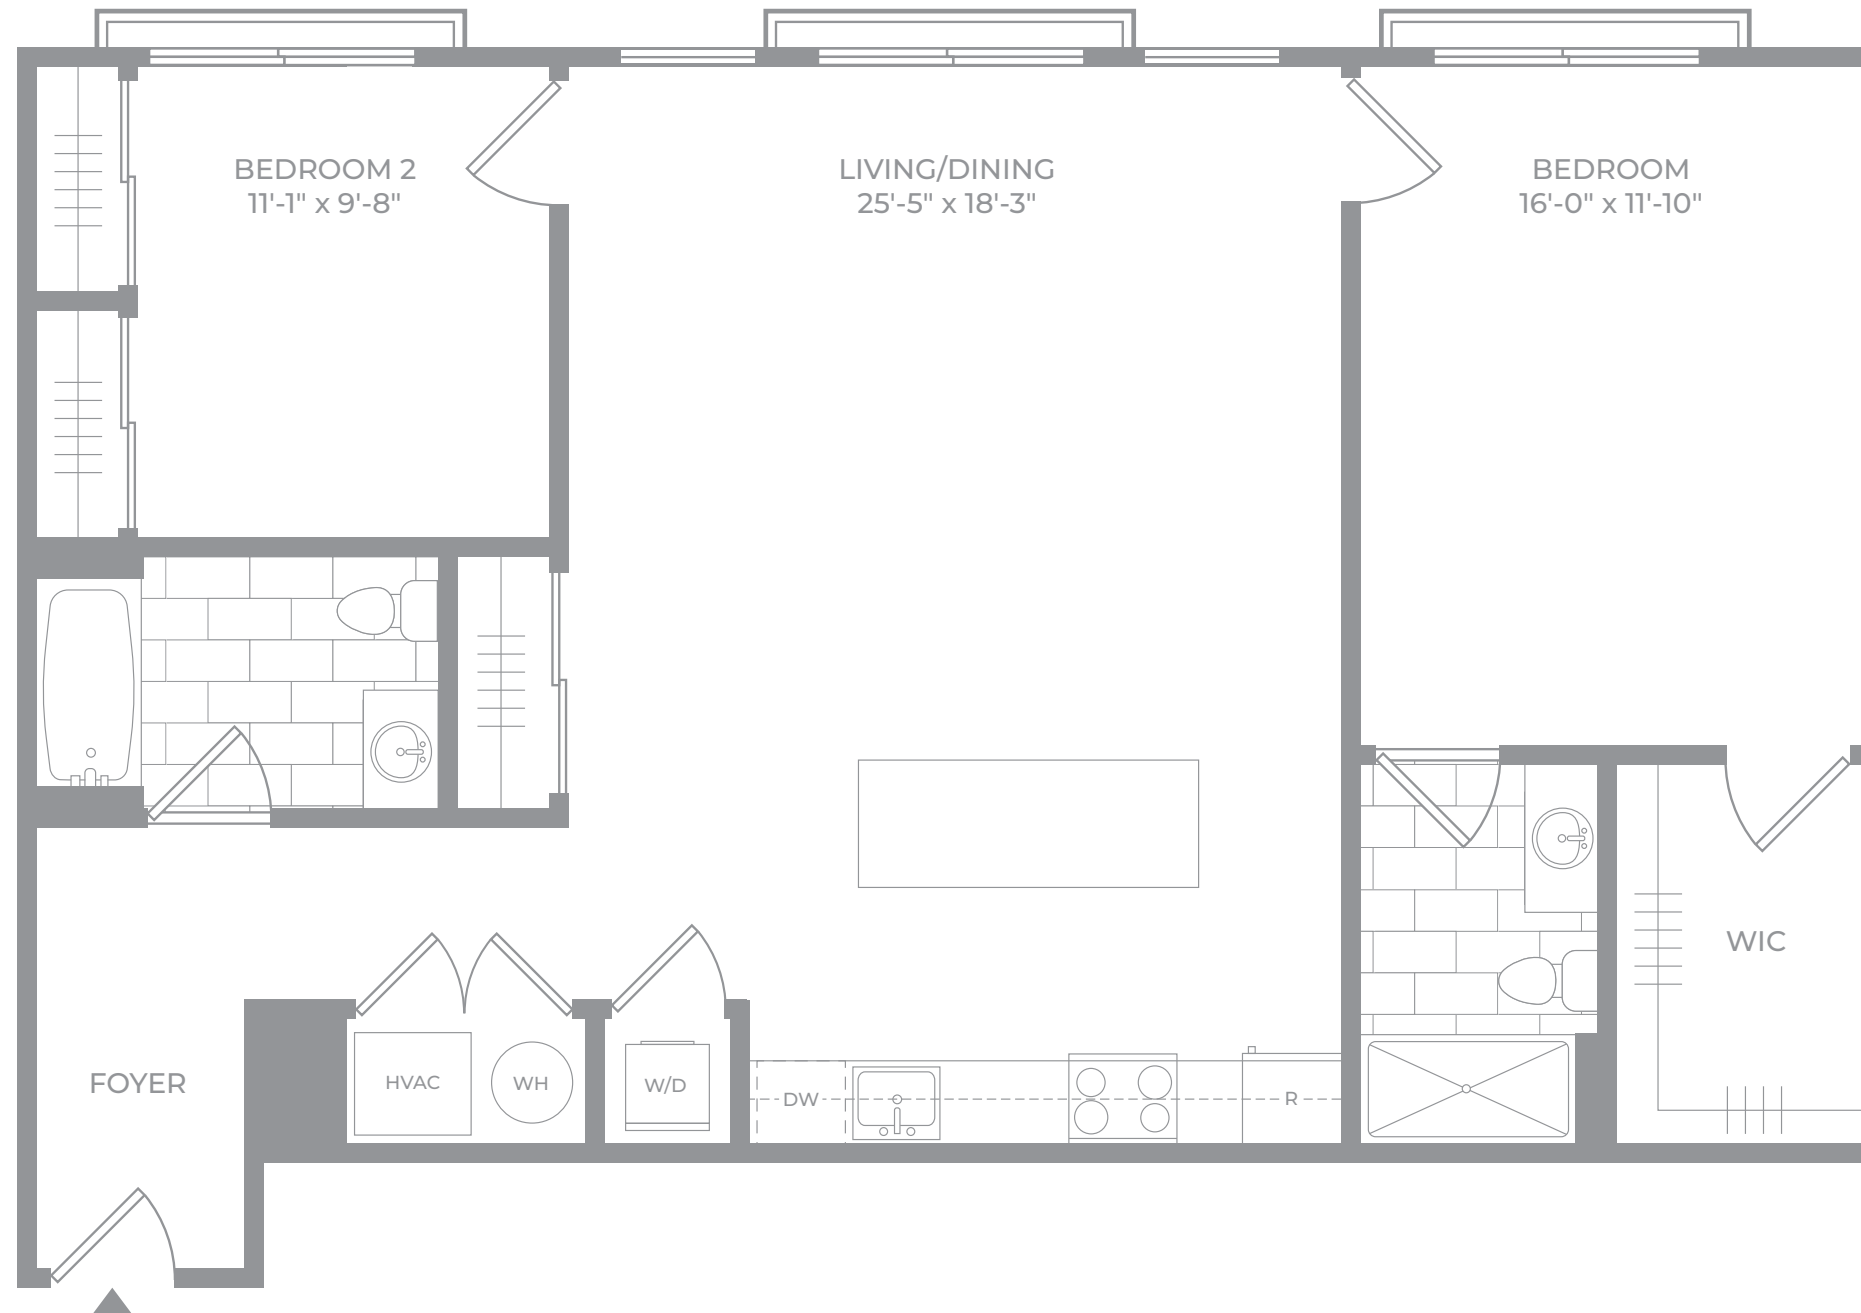

RESIDENCES: 205, 305, 405

FLOORS: 2-4

2 BEDROOMS
2 BATHROOMS

NOTES:

AVENUE A

TheWashingtonNJ.com

345 Avenue A

Bayonne, NJ 07002

201.300.0157

Info@TheWashingtonNJ.com

While every attempt is made to ensure accuracy, this floor plan is for guidance only. The dimensions and other data shown are approximate and may not be to scale. This floor plan does not create any representation, warranty or contract.

Floors 2-4

AVENUE A

WASHINGTON PARKWAY