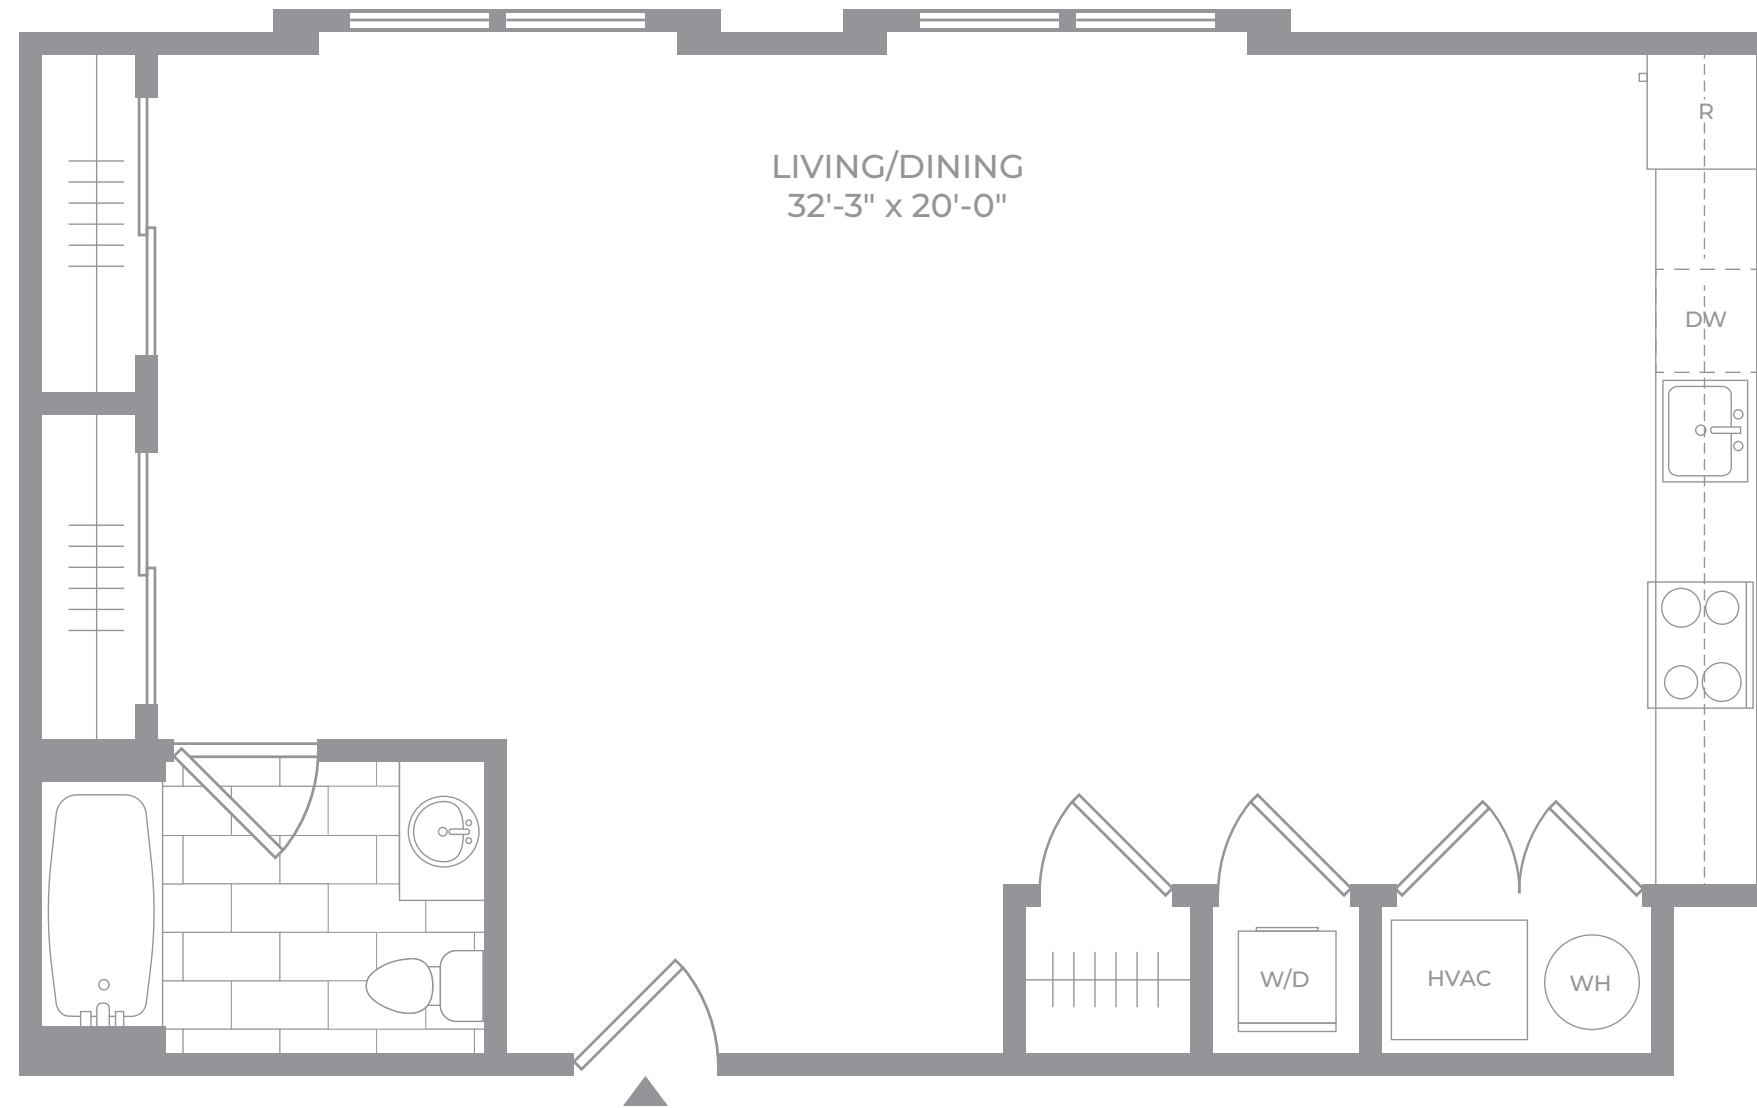

RESIDENCE:
502

FLOOR:
5

STUDIO
1 BATHROOM

NOTES:

WASHINGTON PARKWAY

TheWashingtonNJ.com

345 Avenue A
Bayonne, NJ 07002
201.300.0157
Info@TheWashingtonNJ.com

Floor 5

While every attempt is made to ensure accuracy, this floor plan is for guidance only. The dimensions and other data shown are approximate and may not be to scale. This floor plan does not create any representation, warranty or contract.